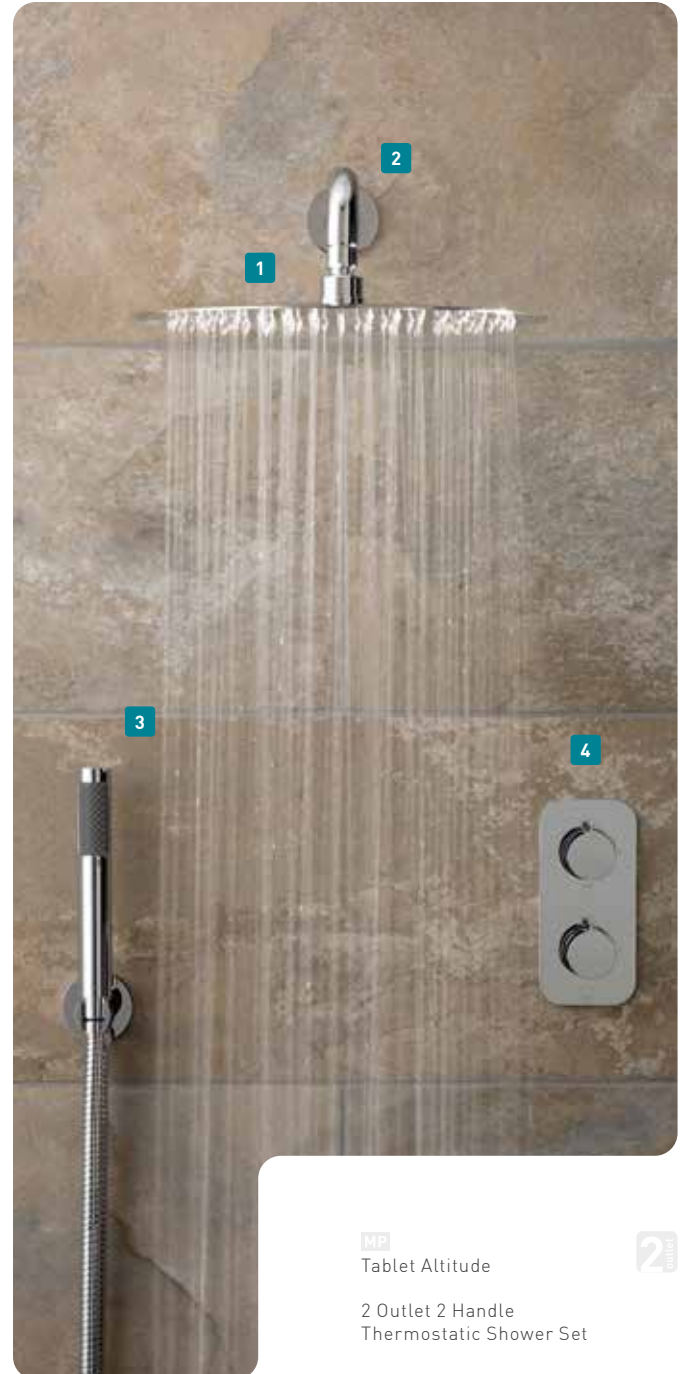

MP
Tablet Altitude
2 Outlet 2 Handle
Thermostatic Shower Set

2 outlet

TAB-1721/ALT-CP
£1,150

- 1 NEB-RO/20-CP
- 2 WG-EFSA/RO-C/P
- 3 ORA-MFSRKWO-RO-CP
- 4 TAB-148/2-ALT-C/P

- 1 AQB-RO/30-C/P
- 2 WG-EFSA/RO-C/P
- 3 ZOO-SFMKWO-C/P
- 4 TAB-148/2-ALT-C/P