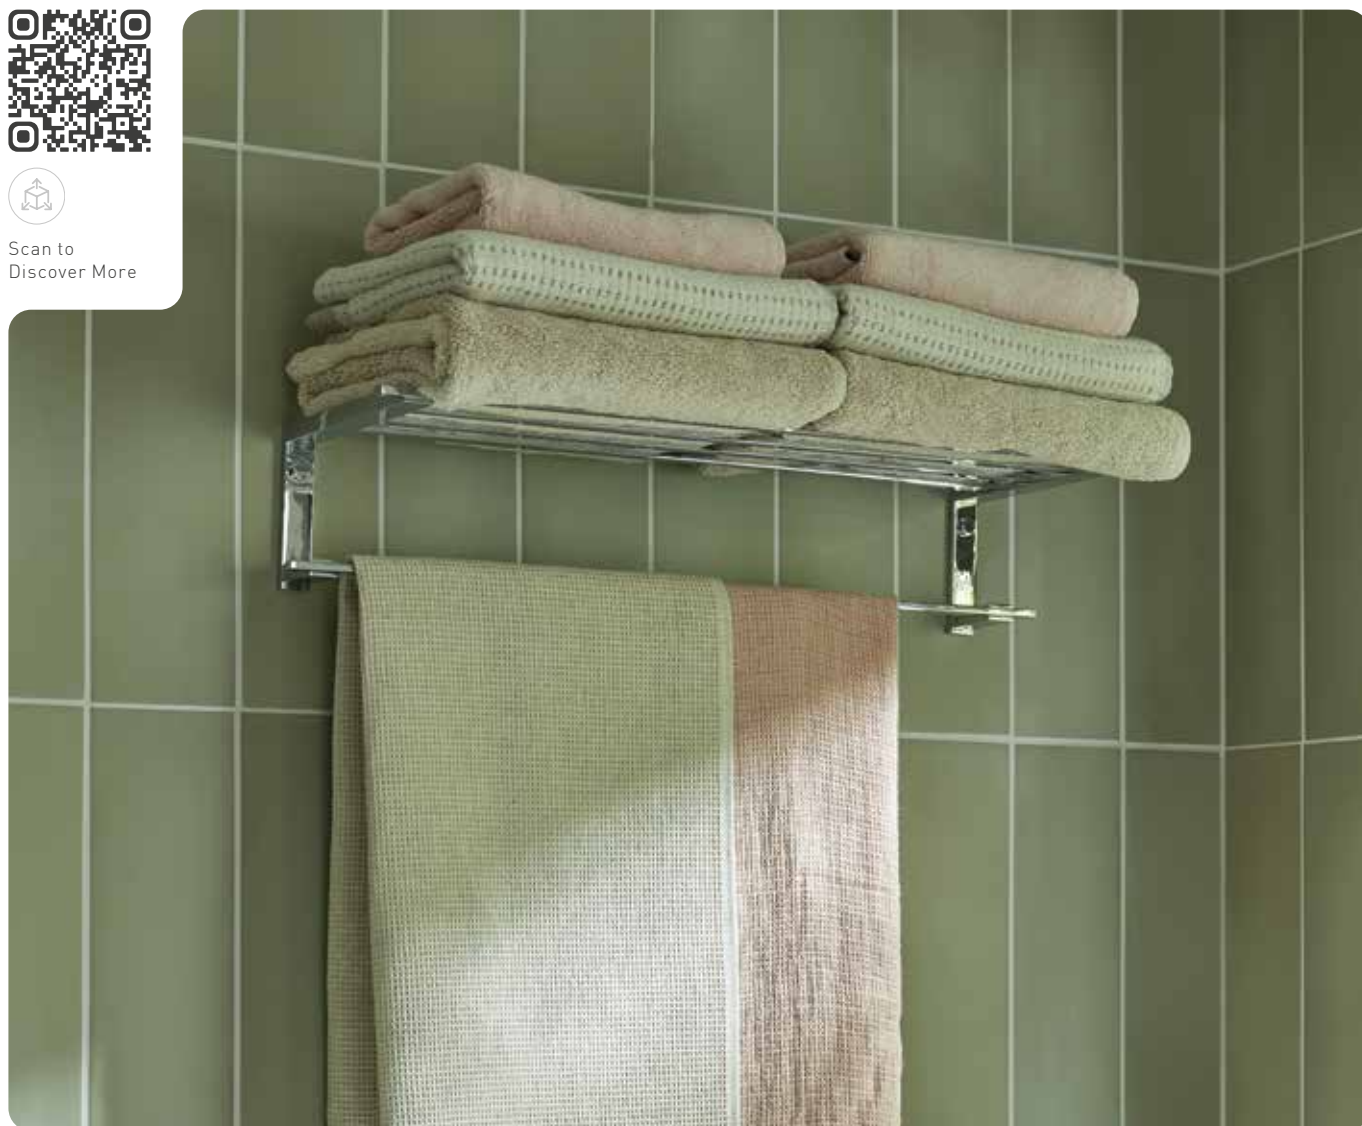

A striking contemporary range, fusing cool frosted glass with a geometric design, Level is the ideal choice for a distinctive finish.

For further information visit

www.vado.com/level-accessories

Scan to
Discover More