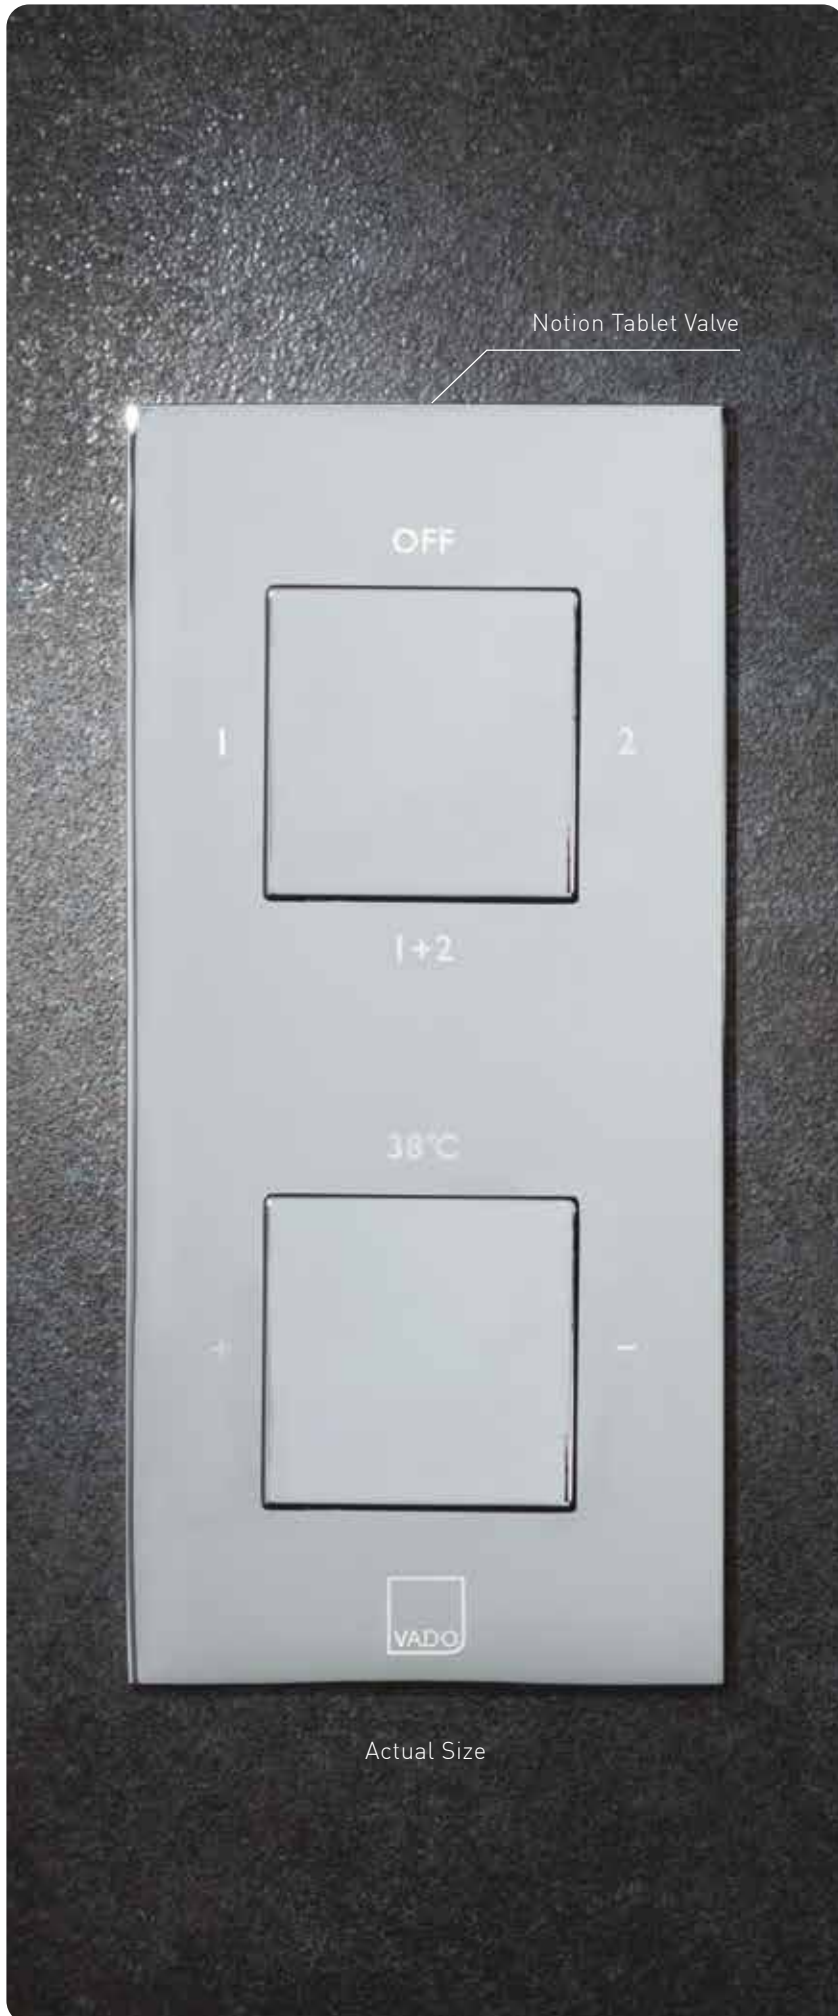

Actual Size