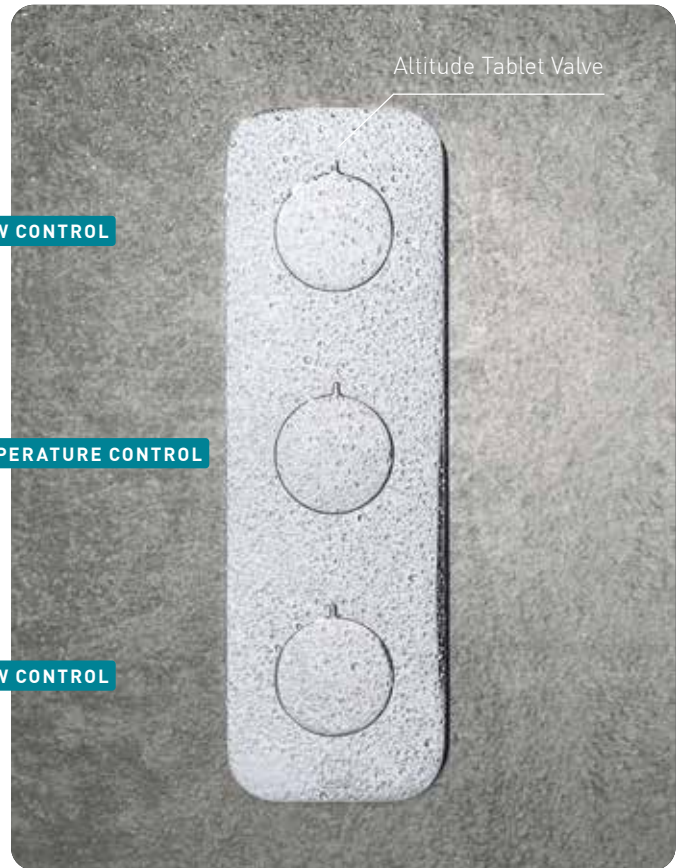

Altitude Tablet Valve

1 FLOW CONTROL

2 TEMPERATURE CONTROL

3 FLOW CONTROL

ALL-FLOW EXPLAINED

1. 1 Independently controls the flow of water for up to two outlets which can be operated simultaneously using **all-flow** functionality.
2. 2 To ensure the safety and protection of all users, our leading thermostatic technology ensures temperature stabilisation to prevent scalding and sudden pressure fluctuations.
3. 3 Controls the flow of water to one outlet.