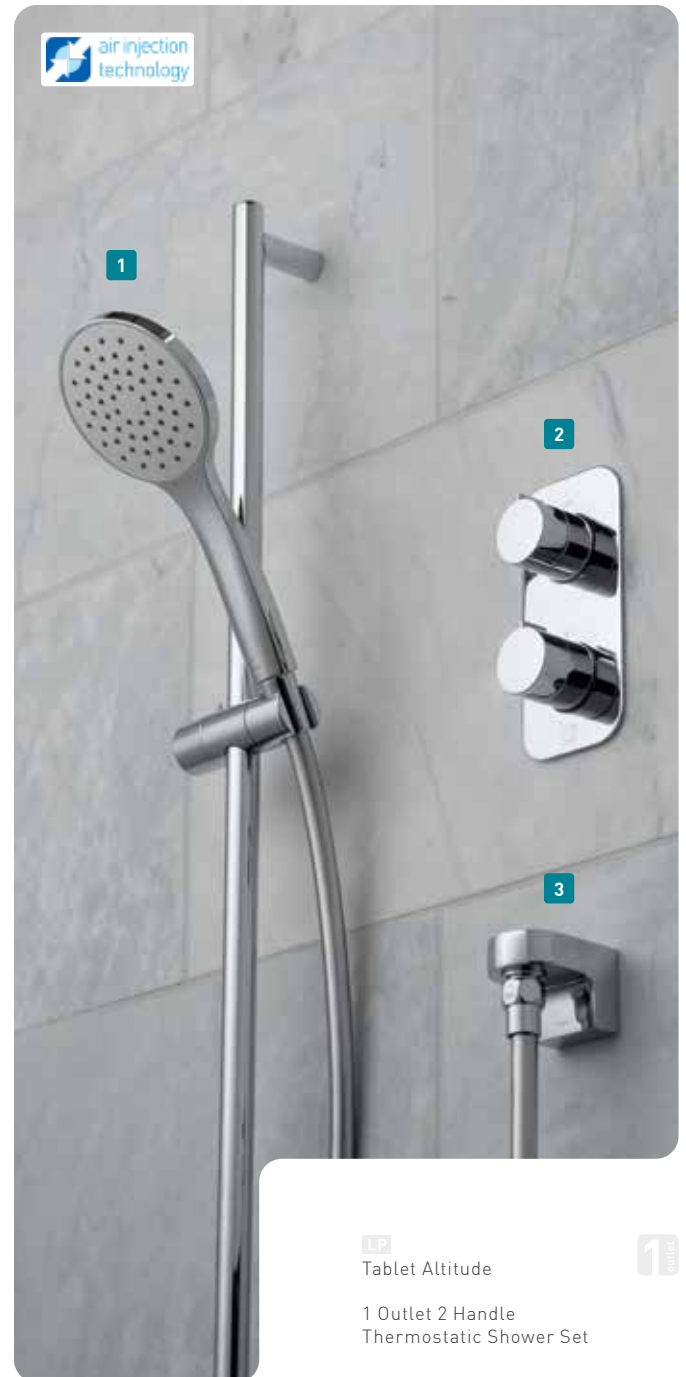

LP
Tablet Altitude
1 Outlet 2 Handle
Thermostatic Shower Set

1 outlet

TAB-1710/ALT-AS-CP
£855

- 1 AQB-20X30/SA/A-C/P
- 2 WG-V2KIT-C/P
- 3 TAB-148/2-NOT-C/P
- 4 INS-OUTLET-C/P

- 1 ATM-SFSRK/2-C/P
- 2 TAB-148-ALT-C/P
- 3 LIF-OUTLET-C/P