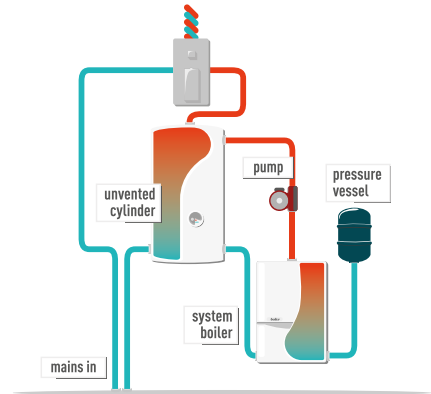

2 COMBI MP
1.0 - 1.5 bar

Combination boilers, usually located in the kitchen, instantly heat mains fed cold water and do not require storage tanks.

For this system, you can choose any shower with the **MP** or **LP** symbols.