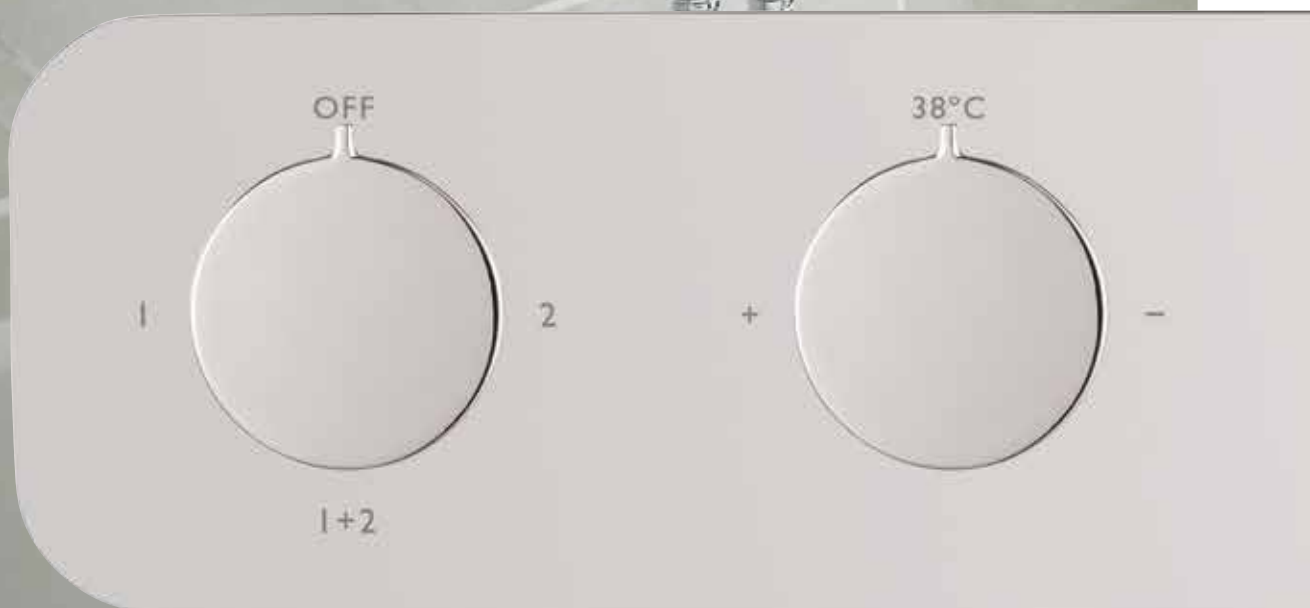

TABLET i0 SHOWERING PACKAGES

The horizontal format lends itself effortlessly for installing over a bath yet looks equally alluring in any showering space.

We have created a selection of packages that celebrate the versatility of Tablet i0 for both use as a luxurious shower over bath scenario or an invigorating shower essential.

Tablet VS DX Explained

See page 146