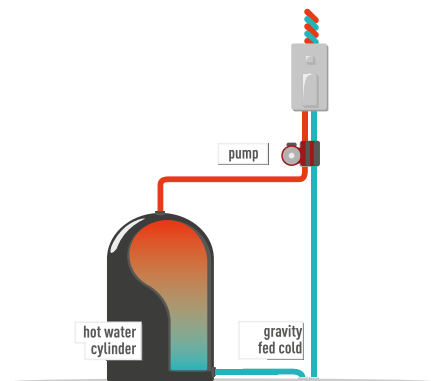

4 PUMPED HP
3.0 bar

For this system, a booster pump will draw water from a hot water cylinder in the airing cupboard and a cold water tank in the loft.

For this system, you can choose any shower with the **HP**, **MP** or **LP** symbol.

For gravity fed systems the booster pump will enhance water pressure.