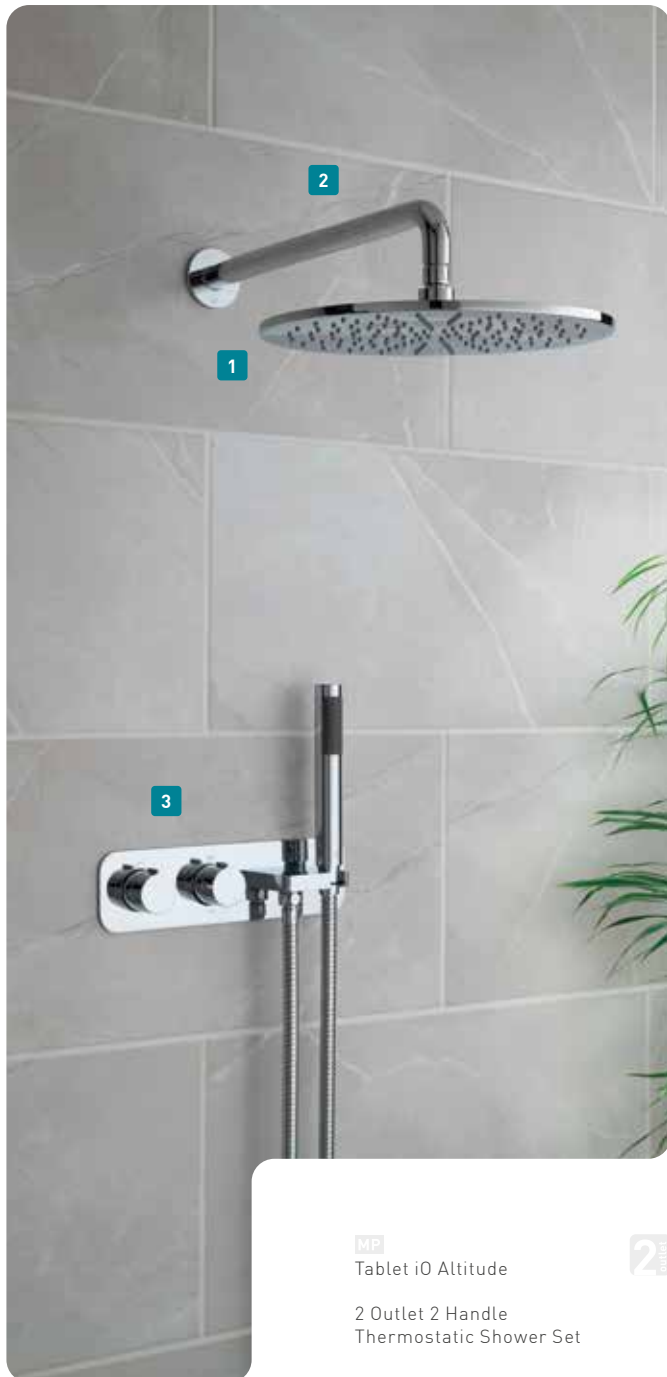

Actual size

TABLET i0 SHOWERING PACKAGES

Both chic and versatile Tablet i0 perfectly blends style statement with exceptional functionality thanks to its elegant design and compact integrated shower kit.

TAB-1753/W0-NOT-CP
£1,310

- 1** NEB-SQ/30-CP
- 2** WG-EFSA/SQ-C/P
- 3** WG-81389/SQ-C/P
- 4** TAB-128/3W0-NOT-CP

A touch of luxury can be found in Tablet iO Altitude's ergonomic soft-turn handles whilst the graceful design complements traditional and contemporary bathrooms alike.