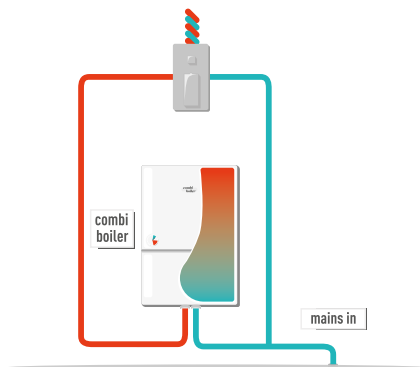

3 PRESSURISED HP
3.0 bar

If your system is an unvented cylinder, a hot water cylinder will usually be in the airing cupboard with a pressure vessel on top.

For this system, you can choose any shower with the **HP**, **MP** or **LP** symbols.