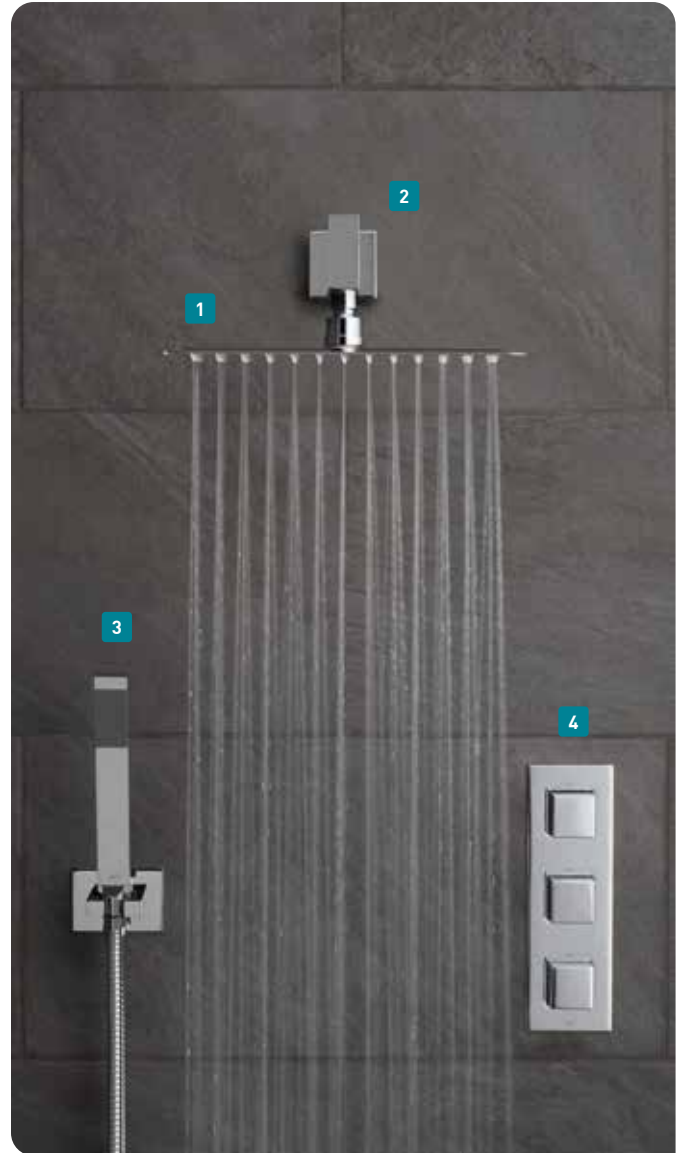

2 outlet

TAB-1721/WO-NOT-CP
£1,150

- 1 NEB-SQ/30-CP
- 2 WG-EFSA/SQ-C/P
- 3 TAB-148/2WO-NOT-CP

TABLET VALVE SHOWERING PACKAGES

A compact form with extensive functionality, Tablet Altitude delivers an exceptional showering performance.

Tablet Notion's contemporary, cubic appeal is reinforced with an ultra-slim shower head and a square single-function handset.

MP
Tablet Altitude
2 Outlet 3 Handle
Thermostatic Shower Set

2 outlet

TAB-1743/ALT-CP
£1,190

- 1 AQB-R0/30-C/P
- 2 WG-EFSA/R0-C/P
- 3 ZOO-SFMKWO-C/P
- 4 TAB-128/2-ALT-C/P

MP
Tablet Notion
2 Outlet 3 Handle
Thermostatic Shower Set

2 outlet

TAB-1743/NOT-CP
£1,210

- 1 AQB-20X30-C/P
- 2 WG-EFSA/SQ-C/P
- 3 INS-SFMKWO-C/P
- 4 TAB-128/2-NOT-C/P