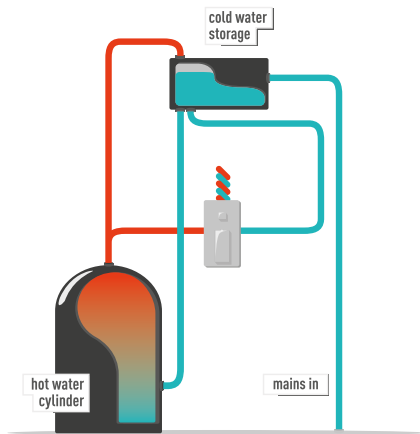

1 GRAVITY LP
0.2 - 0.5 bar

You will typically find a hot water cylinder in the airing cupboard and a cold water tank in the loft. If you are running this system, without a Pump, you can choose any shower with the **LP** symbol.