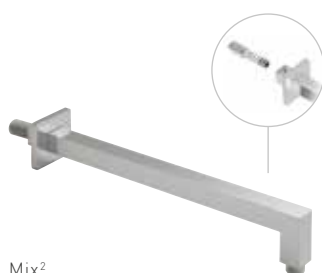

Mix²

Easy Fit Shower Arm

WG-EFSA/SQ-C/P
£100

Mix²

Fixed Head Ceiling Mounting
Arm 150mm (6")

MIX-CMA/150-C/P
£70