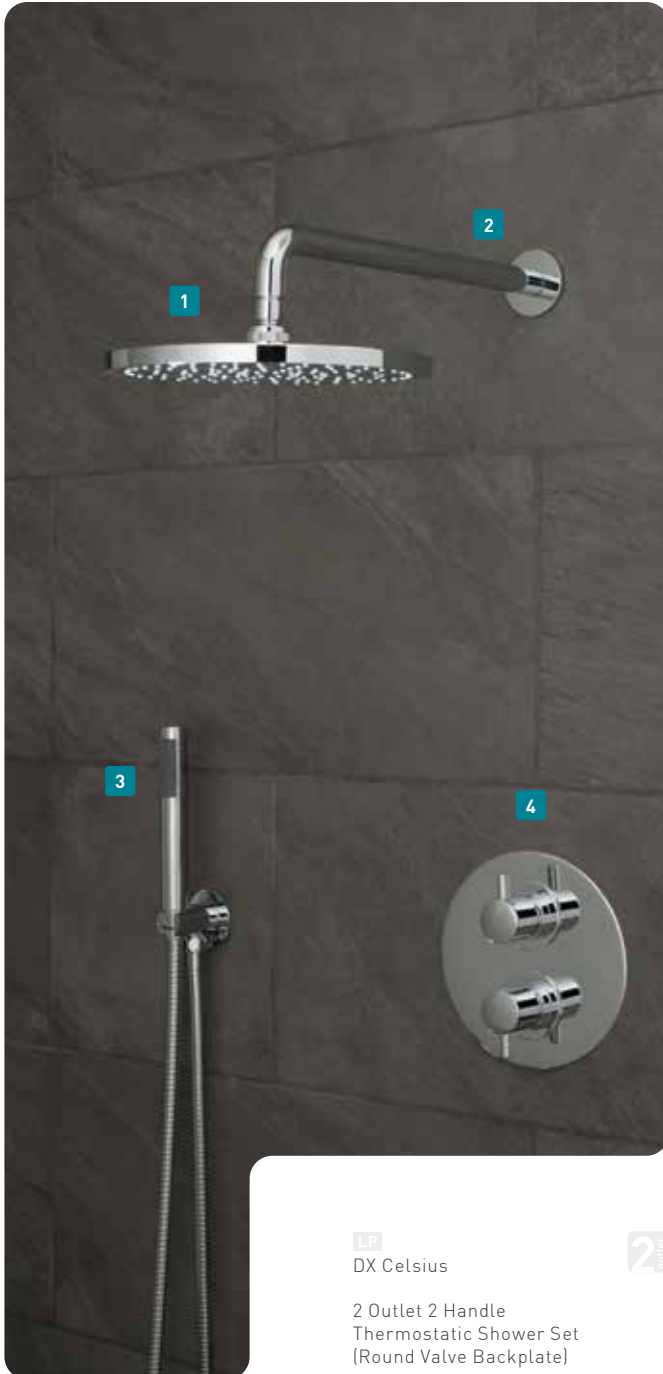

DX Celsius features stylishly smooth contoured surfaces to suit all modern bathroom interiors.

LP
DX Celsius

2 Outlet 2 Handle
Thermostatic Shower Set
(Round Valve Backplate)
DX-172251-CELRO-CP
£935

- 1 WG-SATURN2-C/P
- 2 WG-EFSA/RO-C/P
- 3 ZOO-SFMKWO-C/P
- 4 CEL-148D/2/RO-C/P