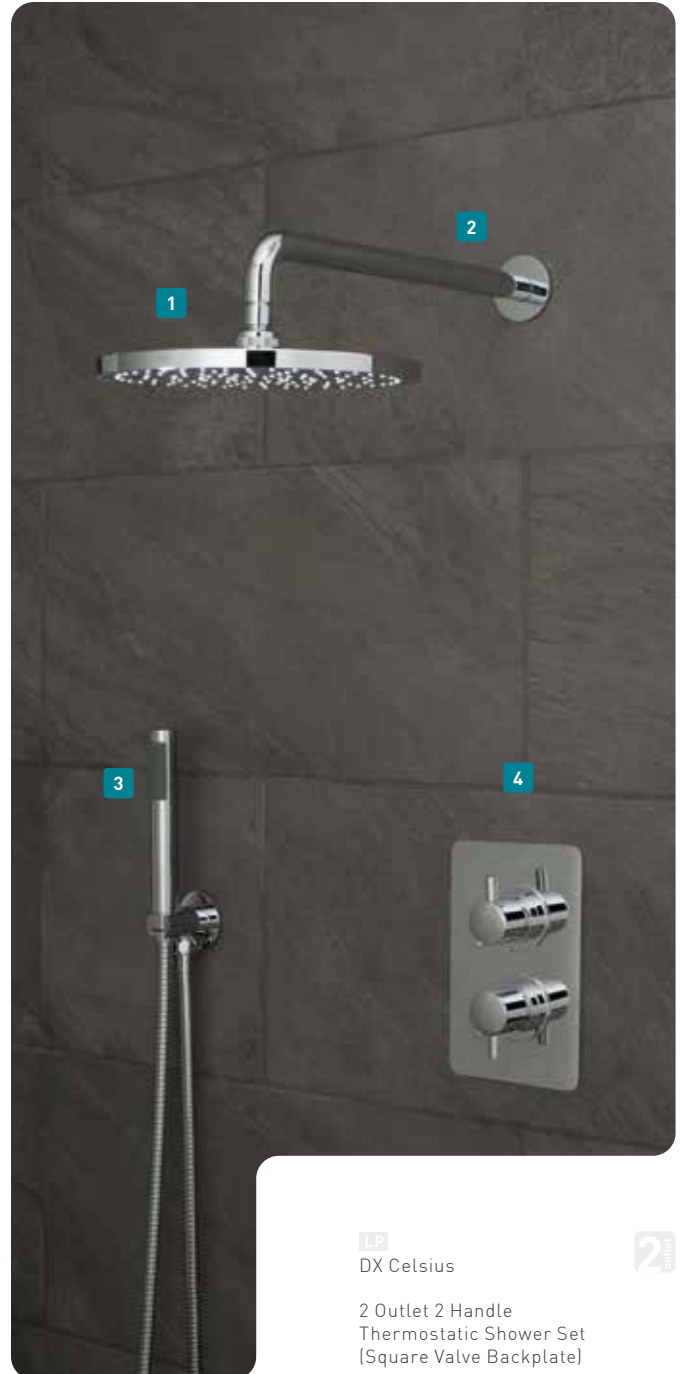

LP
DX Celsius

2 Outlet 2 Handle
Thermostatic Shower Set
(Square Valve Backplate)
DX-172251-CELSQ-CP
£935

- 1 WG-SATURN2-C/P
- 2 WG-EFSA/RO-C/P
- 3 ZOO-SFMKWO-C/P
- 4 CEL-148D/2/SQ-C/P