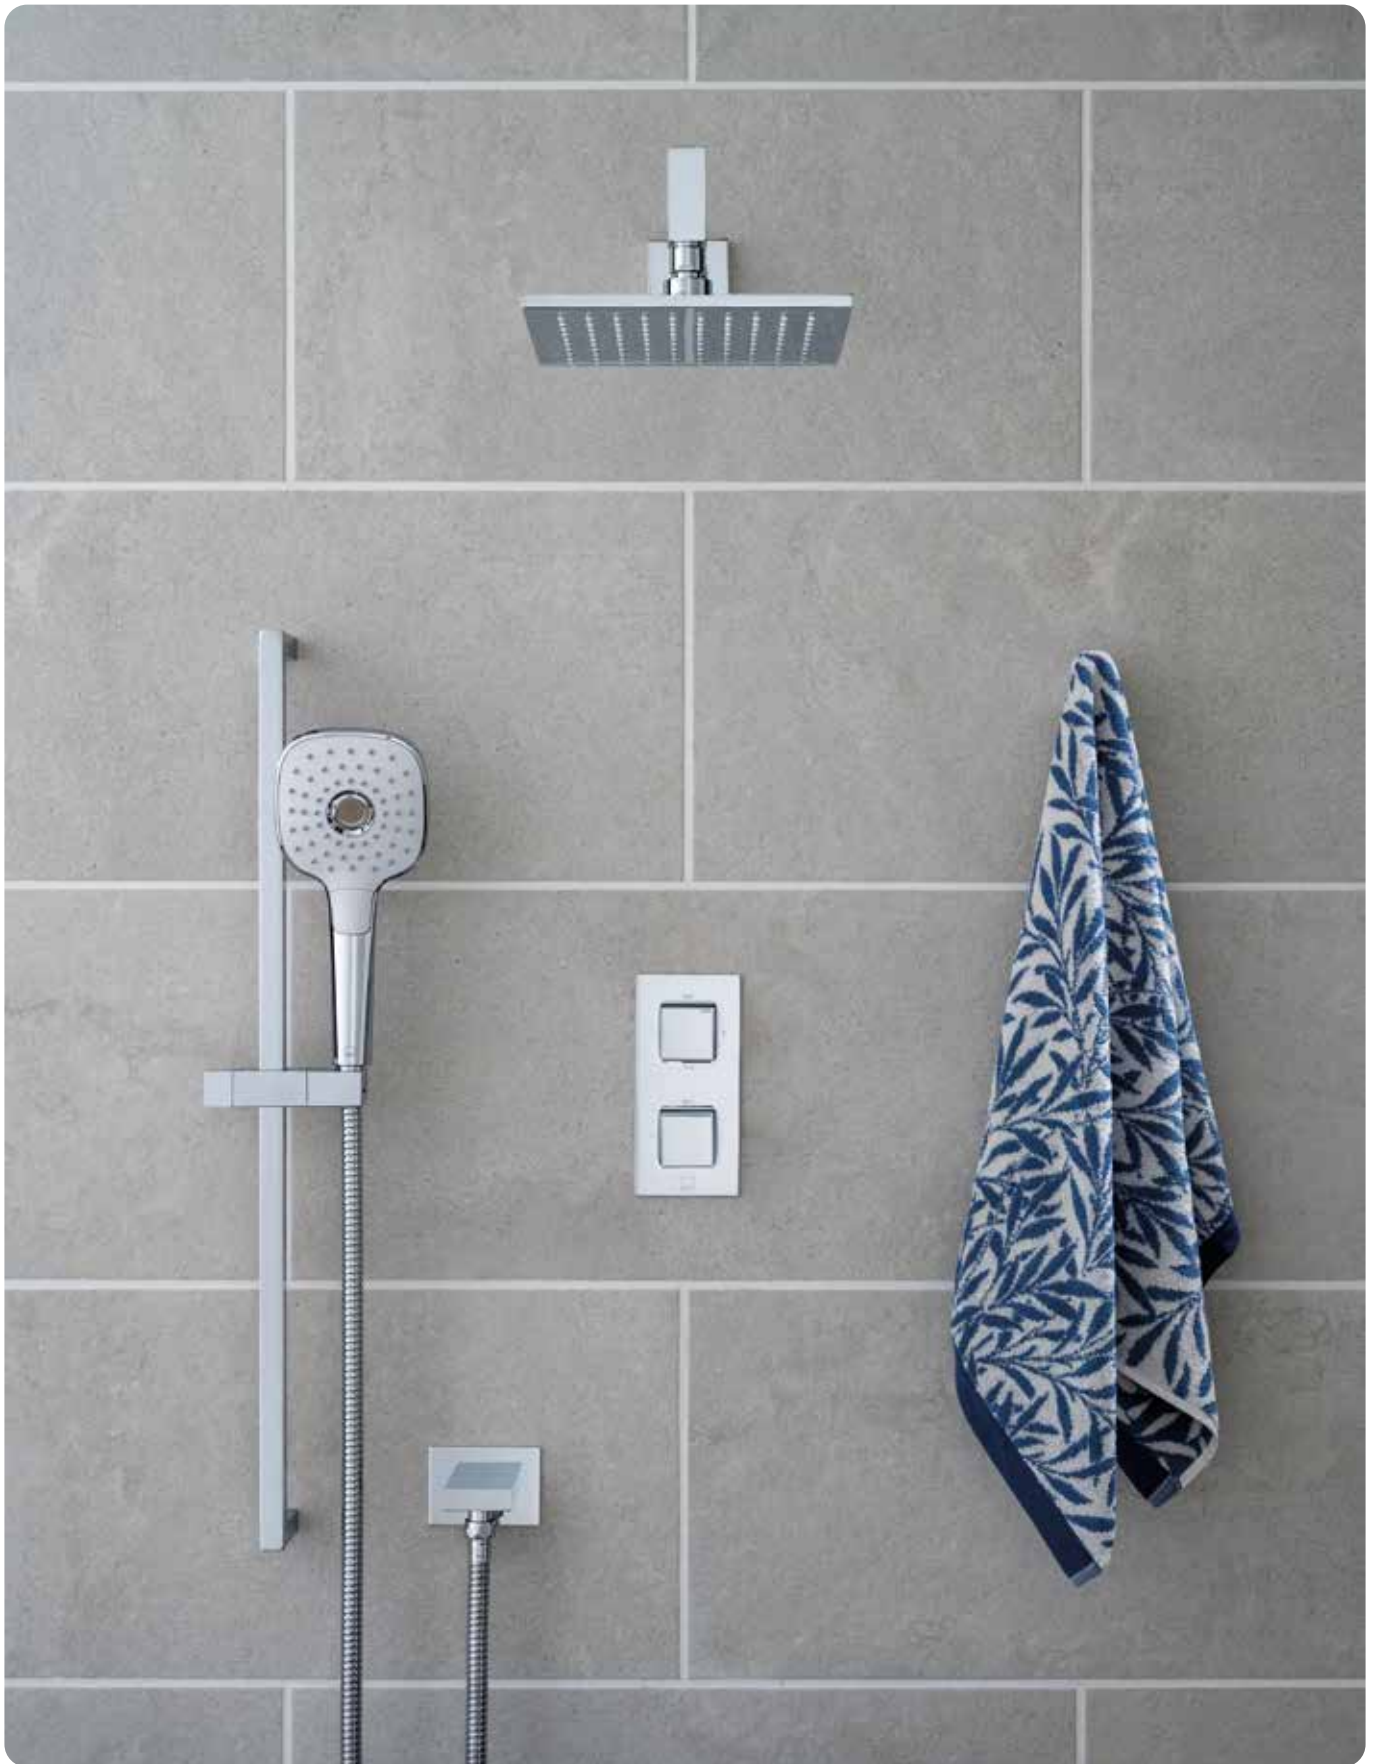

LP*

DX 2 Outlet
Thermostatic Valve

NOT-128D/2-C/P
£720

FOR LEVEL COORDINATING ACCESSORIES

PLEASE TURN TO PAGE 214

NOTION

The Notion collection seamlessly combines minimalist design with modern elegance, perfectly paired with our four Individual finishes. These striking colours add a dramatic, industrial-chic touch, ideal for creating standout monochrome bathroom designs.