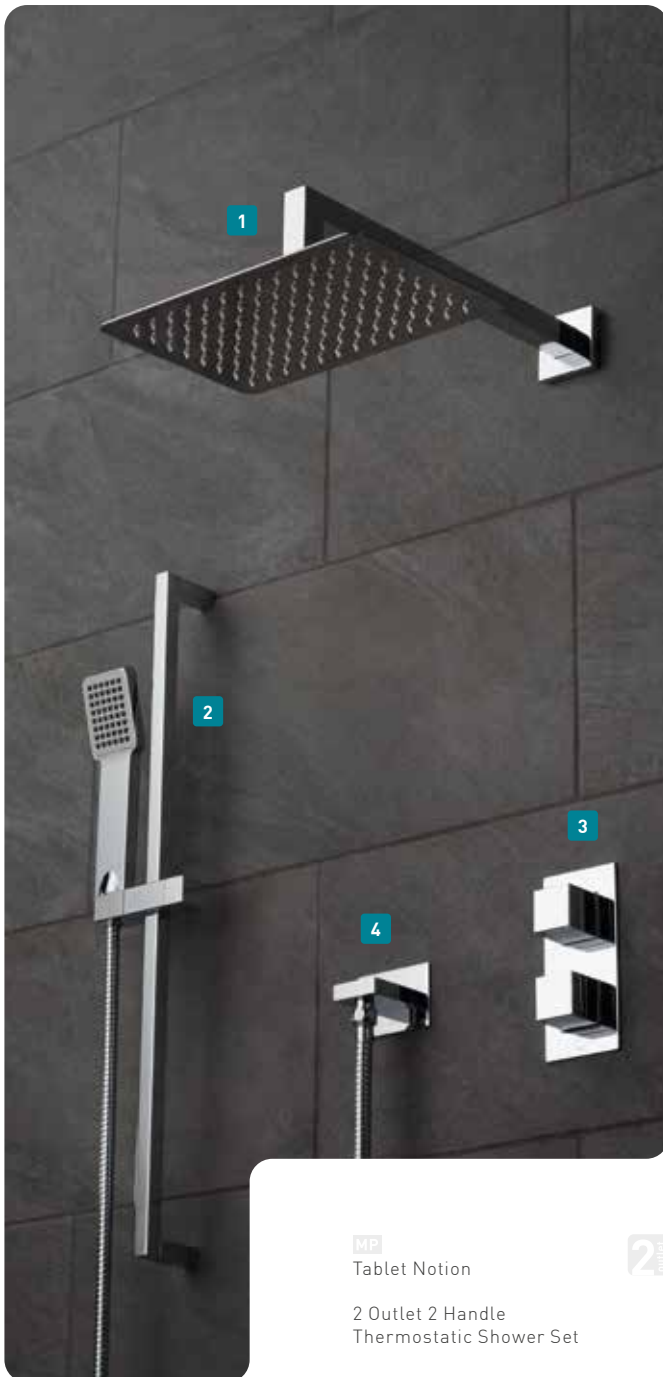

Tablet Altitude reduces water consumption by up to 50% using Atmosphere's air-injection technology for a silky smooth showering experience.

MP
Tablet Notion
2 Outlet 2 Handle
Thermostatic Shower Set

2 outlet

TAB-1720/NOT-V2-CP
£1,240