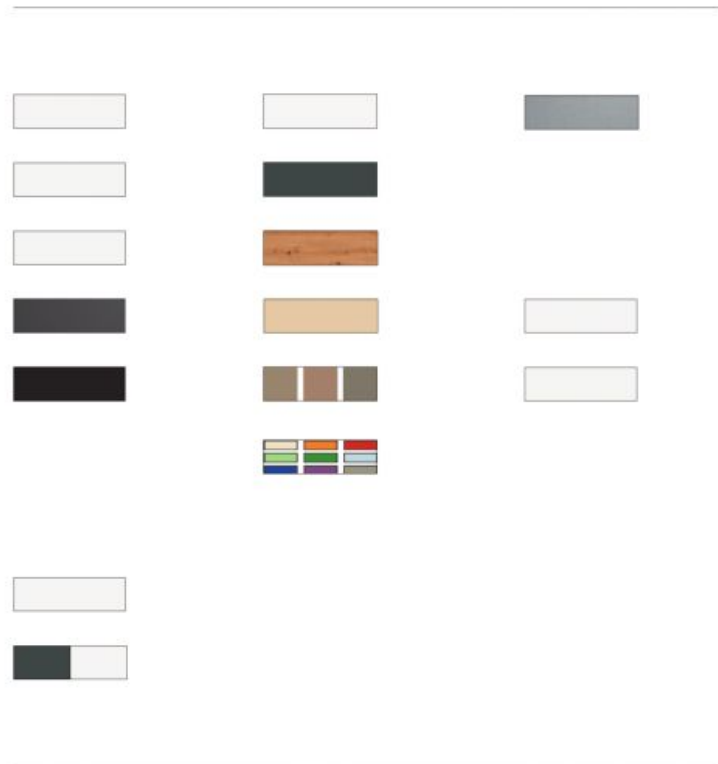

CERAMICS

000
White

400
White LCC (Laufen Clean Coat)

757
White matt

758
Graphite matt

716
Black matt

FURNITURE

260
White matt

266
Traffic grey

267
Wild oak

465
Cappuccino

990
Specialcolor

999
Multicolor (lacquered)

FAUCETS

100
Chrome

MARBOND

000
White

757
White matt

BATHTUBS

000
White

Photos: Oliver Helbig