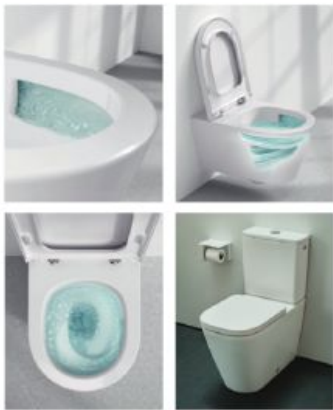

SILENT FLUSH

// ALL WCS IN THE MEDA SERIES ARE EXCEPTIONALLY QUIET, THANKS TO AN INNOVATIVE FLUSHING TECHNOLOGY. THE INCREASED SOUND INSULATION OFFERS GREATER DISCRETION AT NIGHT BRINGING SILENCE TO HOMES AND HOTEL ROOMS.

// SILENT FLUSH EXPELS THE WATER POWERFULLY YET QUIETLY IN A SPIRAL AROUND THE TOILET BOWL. TO CREATE THE NECESSARY SWIRL OF WATER, THE INTERIOR OF THE RIMLESS TOILET IS UNIQUELY SHAPED TO DIRECT THE WATER ALONG A PERFECTLY OPTIMIZED SPIRAL PATH. QUIETLY AND EFFICIENTLY RINSING THE TOILET BOWL, WHILE CONSUMING MINIMAL WATER.

28

29

MEDA Wallhung-WC INEO Flush plate AIR
HOME COLLECTION Sculpture Baboon